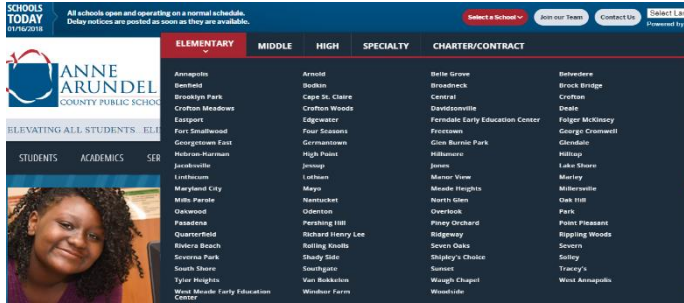

1. Choose your student's school from the AACPS.org website: